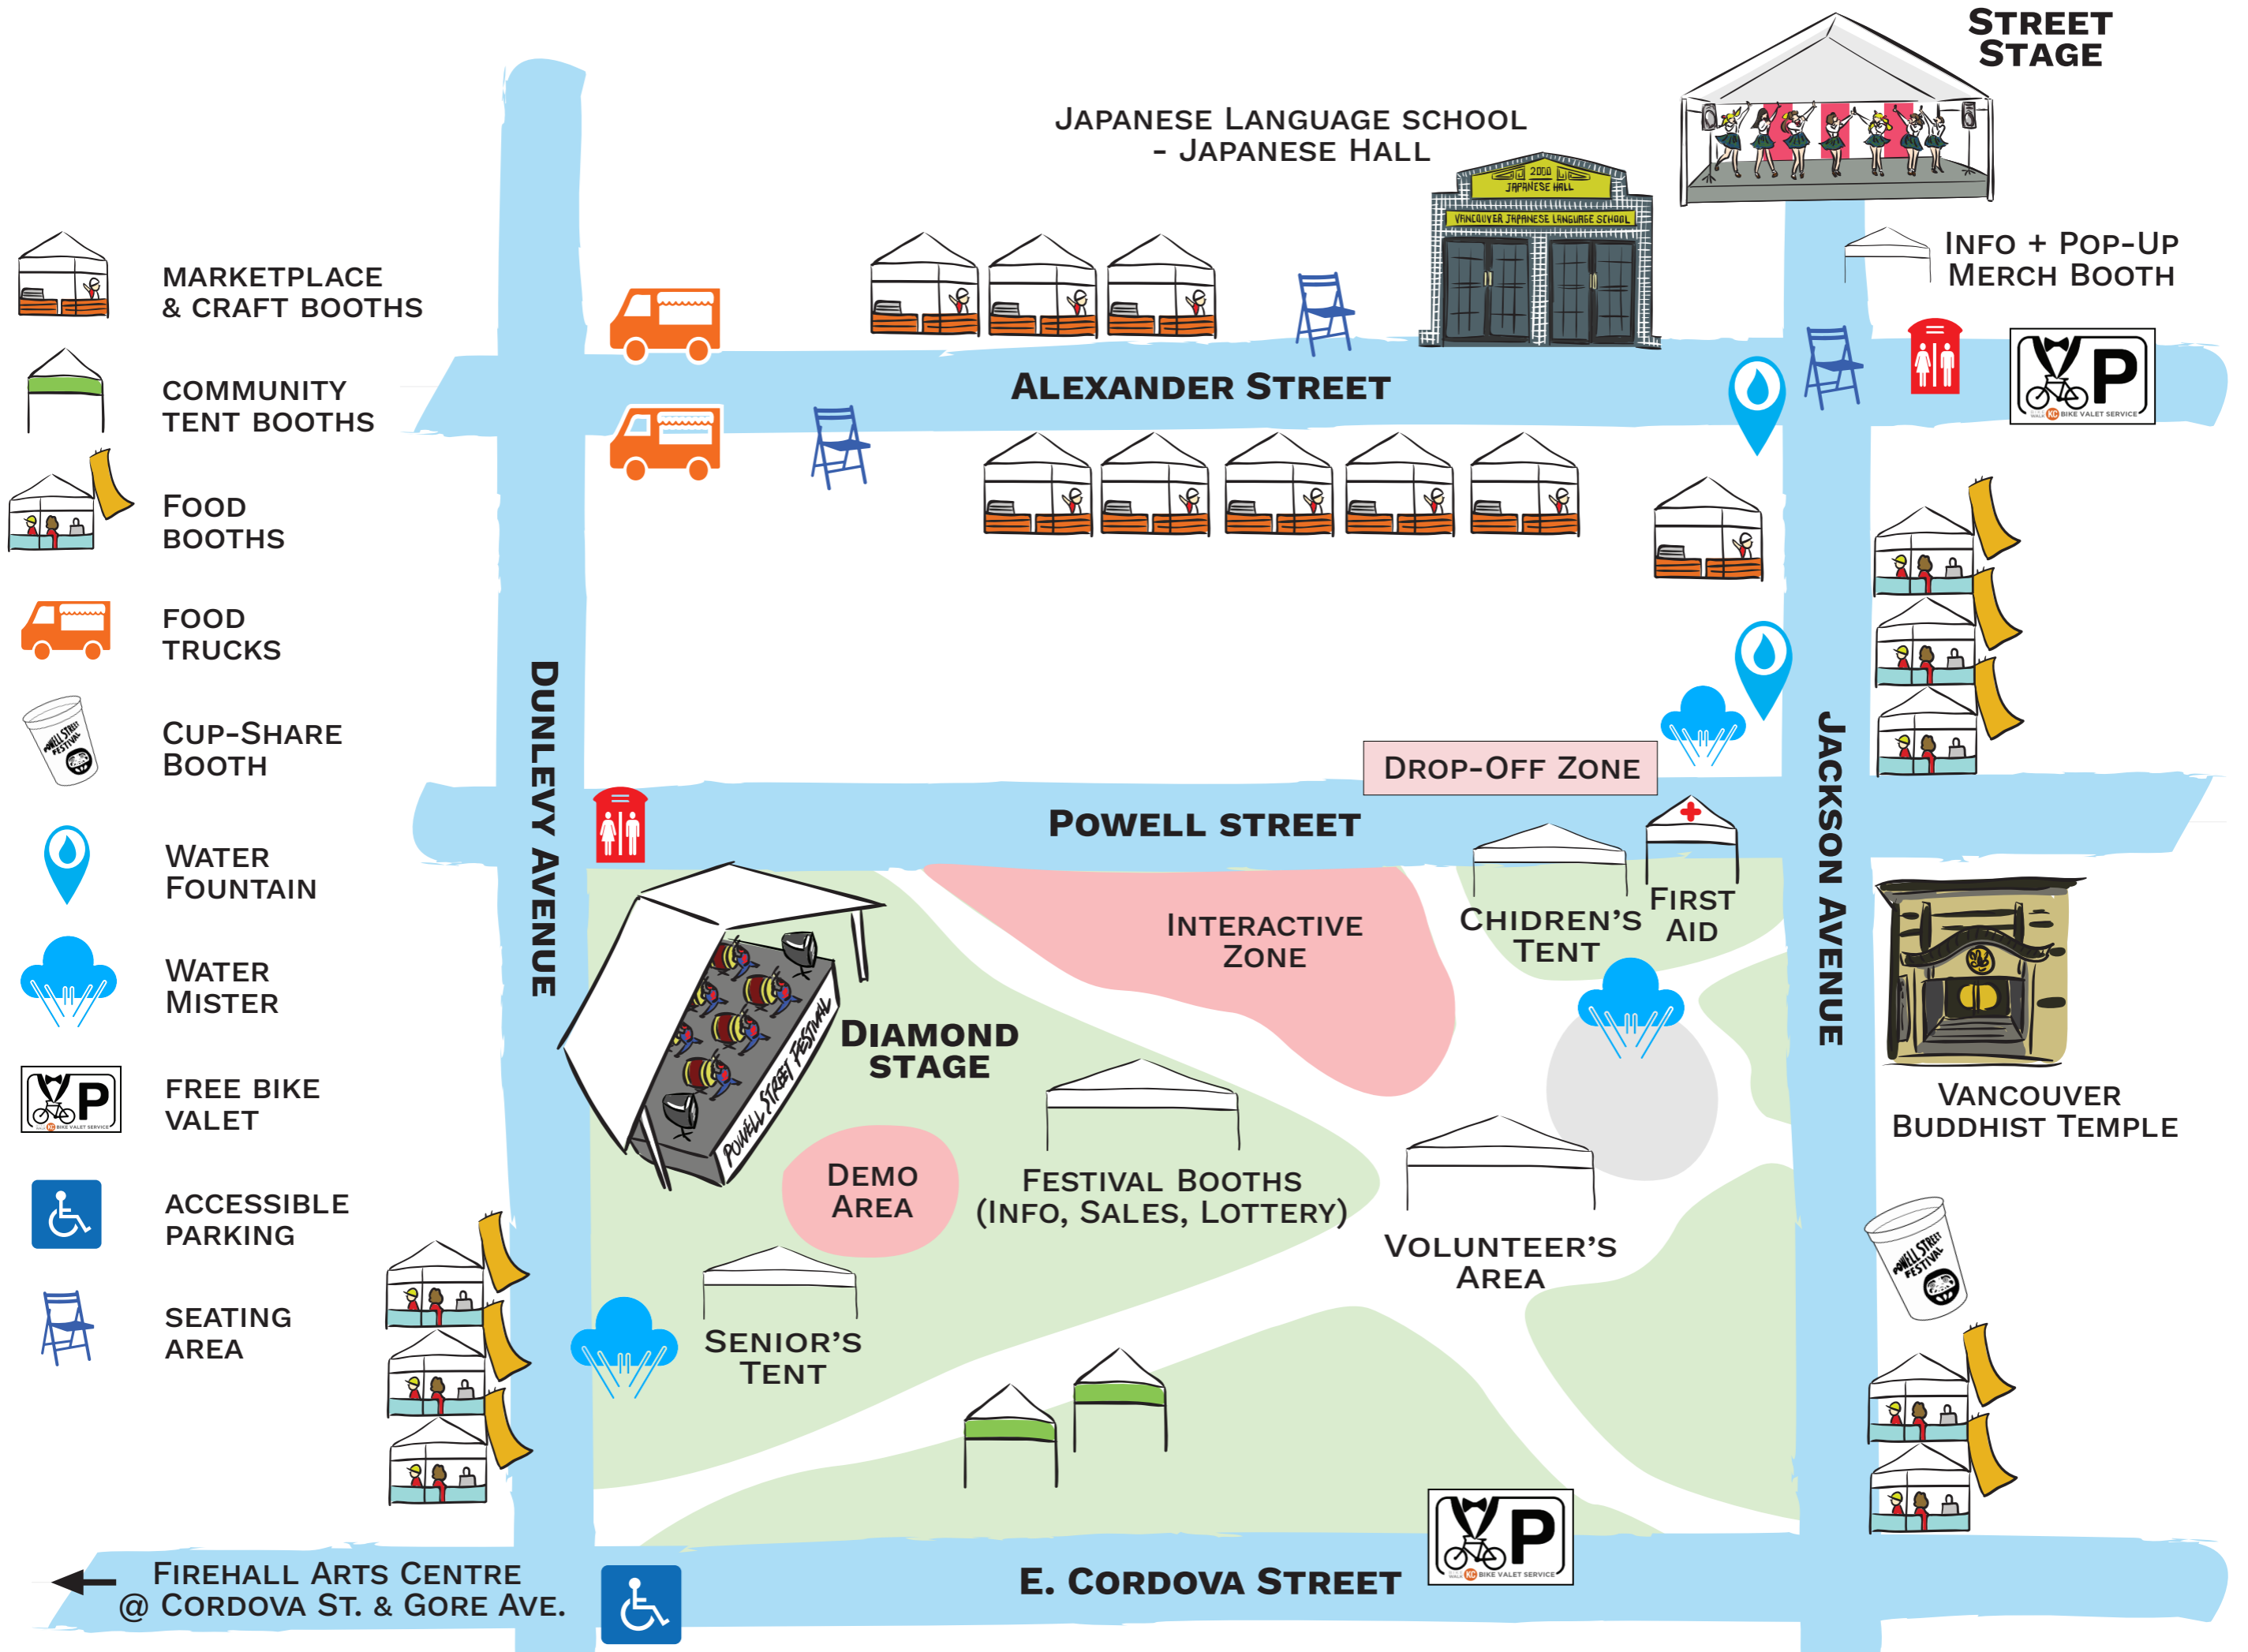

46TH ANNUAL POWELL STREET FESTIVAL (2022)

STREET STAGE

JAPANESE LANGUAGE SCHOOL
- JAPANESE HALL

INFO + POP-UP
MERCH BOOTH

MARKETPLACE
& CRAFT BOOTHS

COMMUNITY
TENT BOOTHS

FOOD
BOOTHS

FOOD
TRUCKS

CUP-SHARE
BOOTH

WATER
FOUNTAIN

WATER
MISTER

FREE BIKE
VALET

ACCESSIBLE
PARKING

SEATING
AREA

ALEXANDER STREET

POWELL STREET

FESTIVAL BOOTHS
(INFO, SALES, LOTTERY)

DROP-OFF ZONE

**DIAMOND
STAGE**

INTERACTIVE
ZONE

CHILDREN'S
TENT

FIRST
AID

VOLUNTEER'S
AREA

DEMO
AREA

SENIOR'S
TENT

VANCOUVER
BUDDHIST TEMPLE

E. CORDOVA STREET

FIREHALL ARTS CENTRE
@ CORDOVA ST. & GORE AVE.